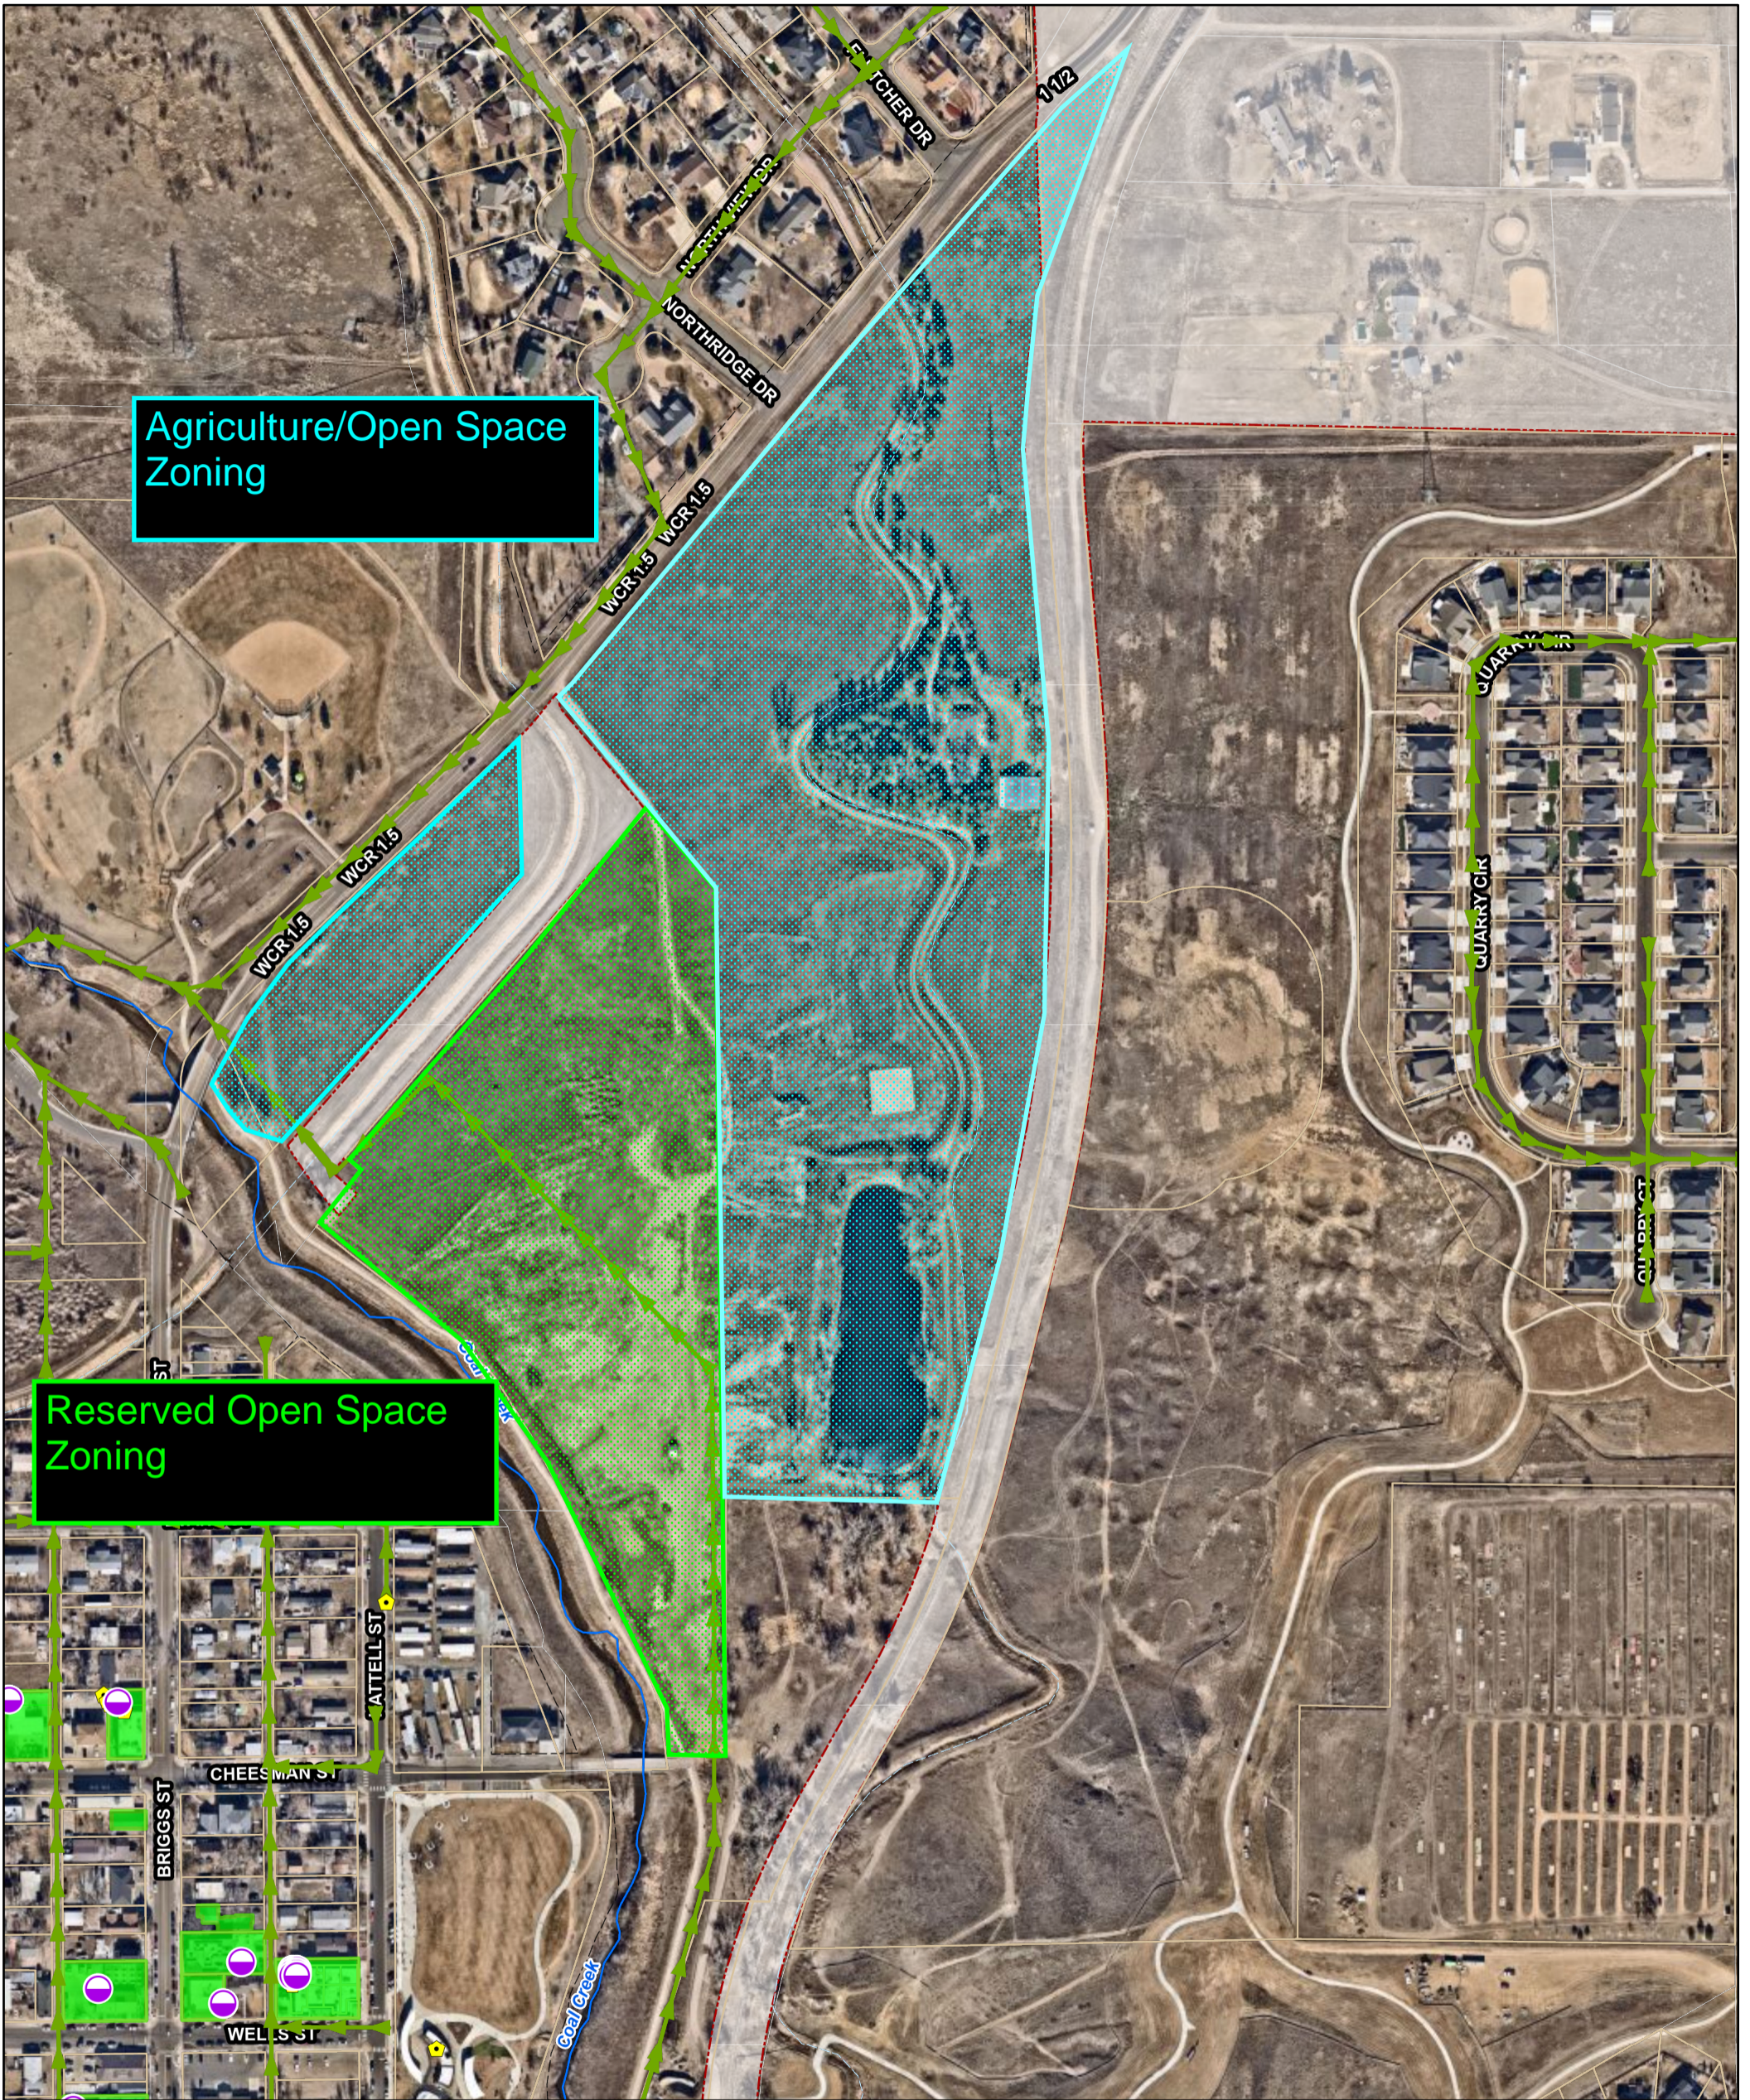

Erie Viewer Map

Agriculture/Open Space Zoning

Reserved Open Space Zoning

6/16/2026, 1:52:25 PM

- | | | | | | | | |
|--|---------------------|--|--------------------|--|--------------|--|--------------|
| | Grease Interceptors | | Sanitary Mains | | Stream/Creek | | Subdivisions |
| | Sanitary Clean Out | | Sewage | | Streets | | City Limits |
| | <all other values> | | Casing | | Collector | | Mask |
| | | | FOG/IPT Facilities | | Parcels | | Other |
| | | | Streams | | Other | | Erie |
| | | | Drainage/Ditch | | | | |