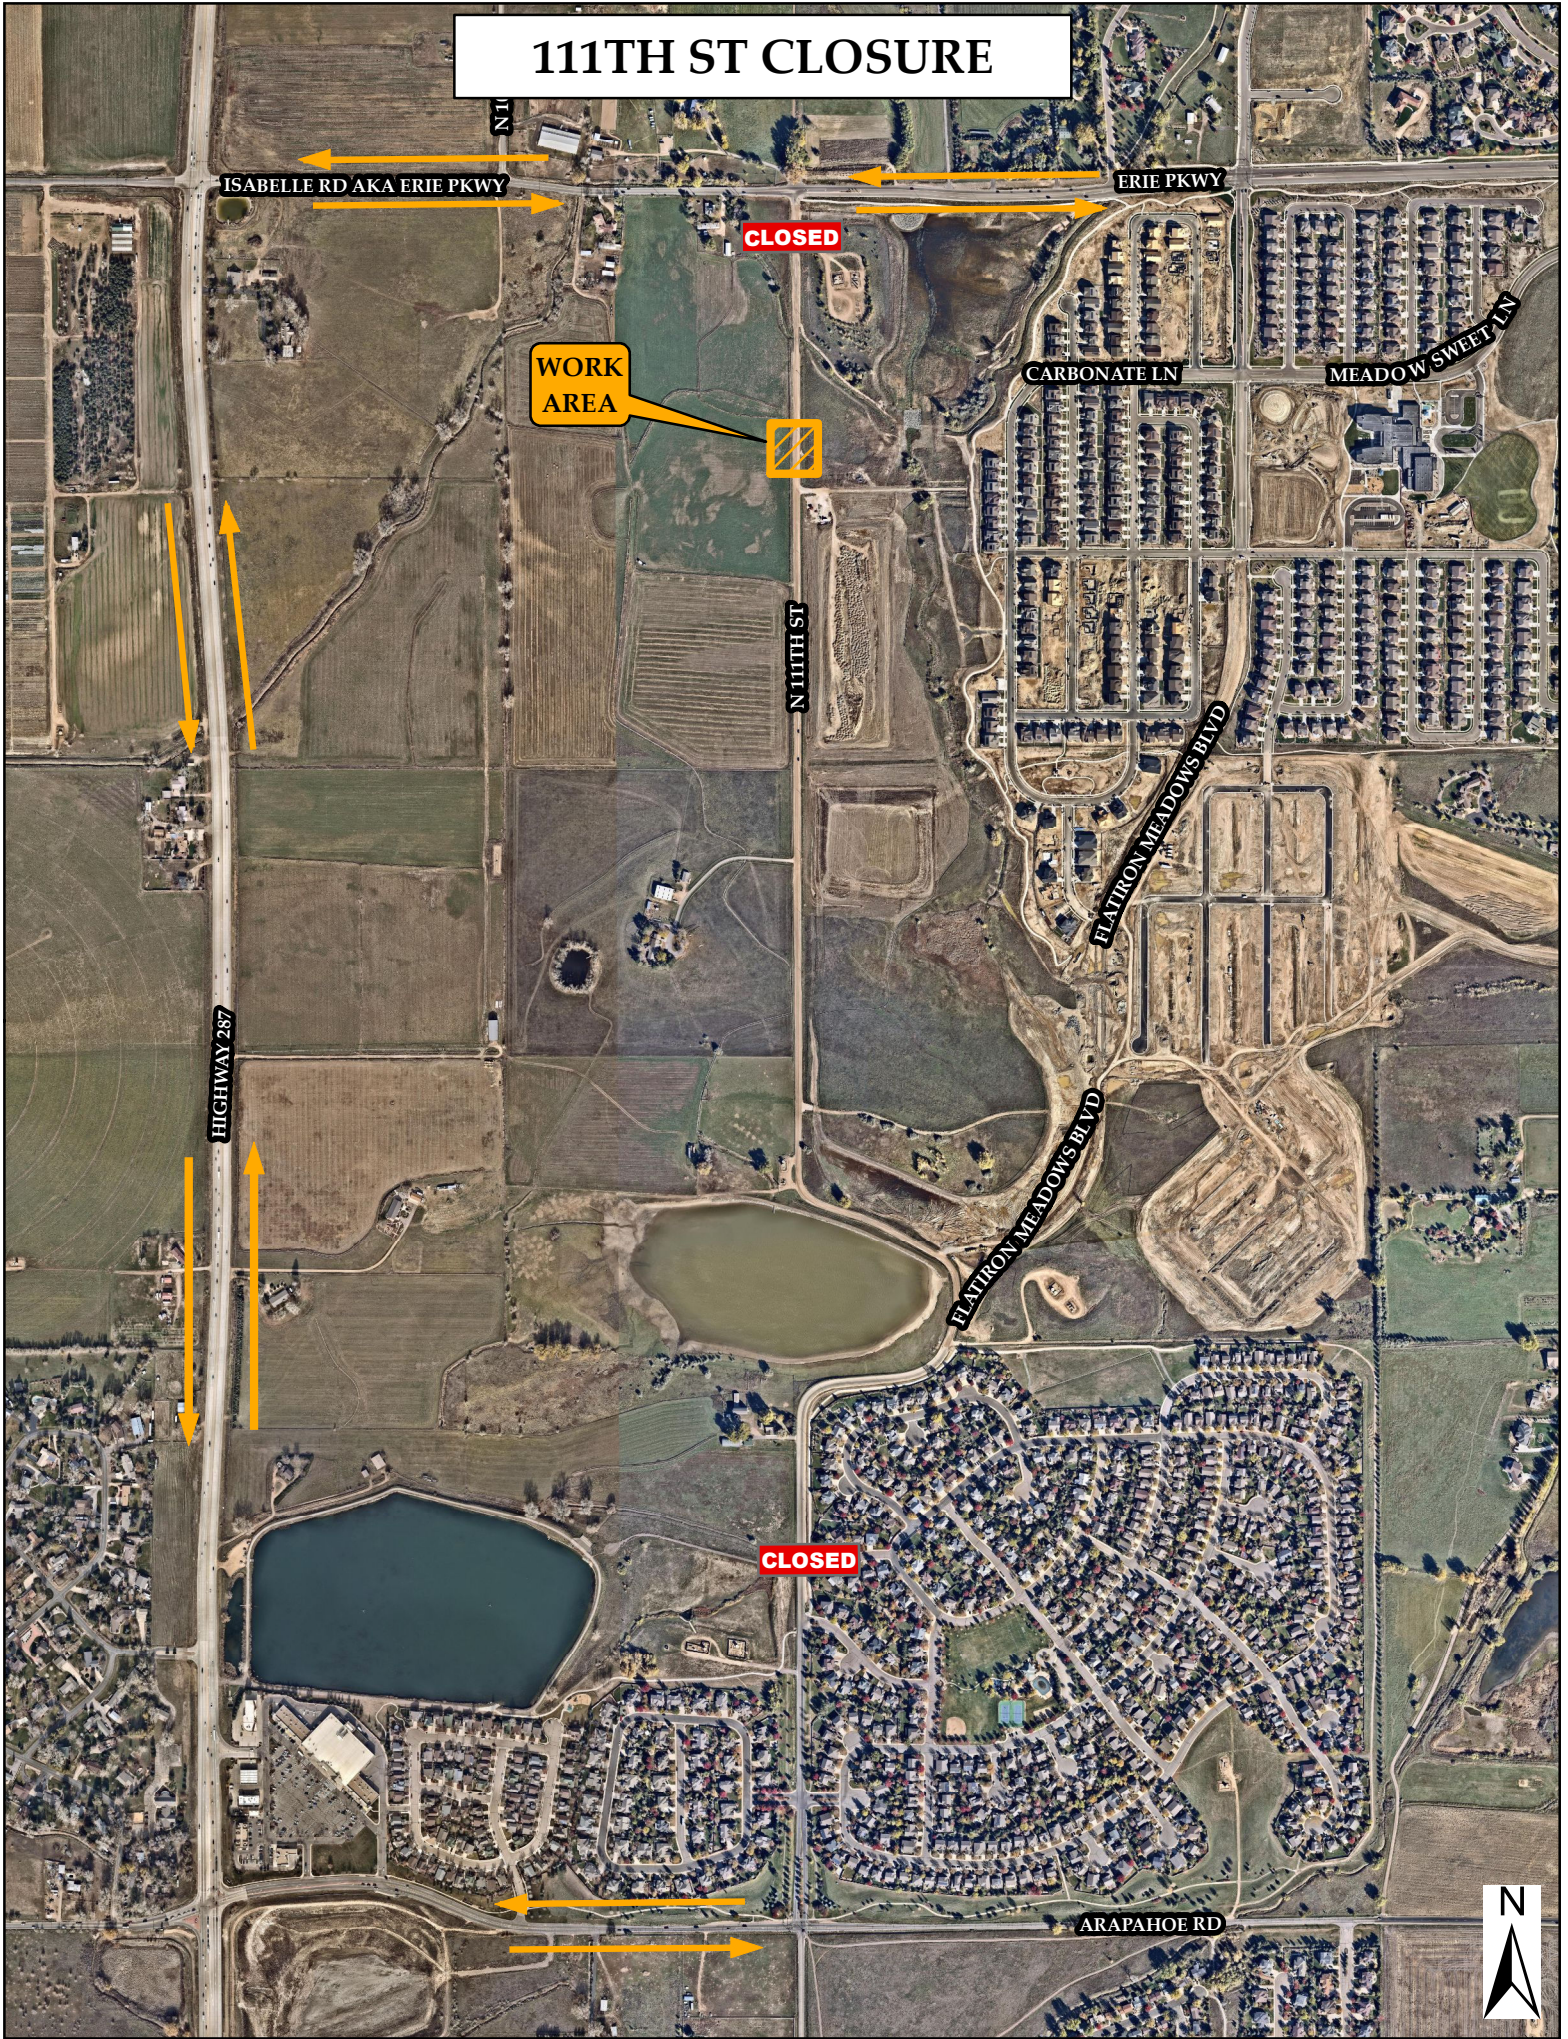

# 111TH ST CLOSURE

ISABELLE RD AKA ERIE PKWY

ERIE PKWY

CLOSED

WORK  
AREA

CARBONATE LN

MEADOW SWEET LN

N 111TH ST

FLATIRON MEADOWS BLVD

HIGHWAY 287

FLATIRON MEADOWS BLVD

CLOSED

ARAPAHOE RD