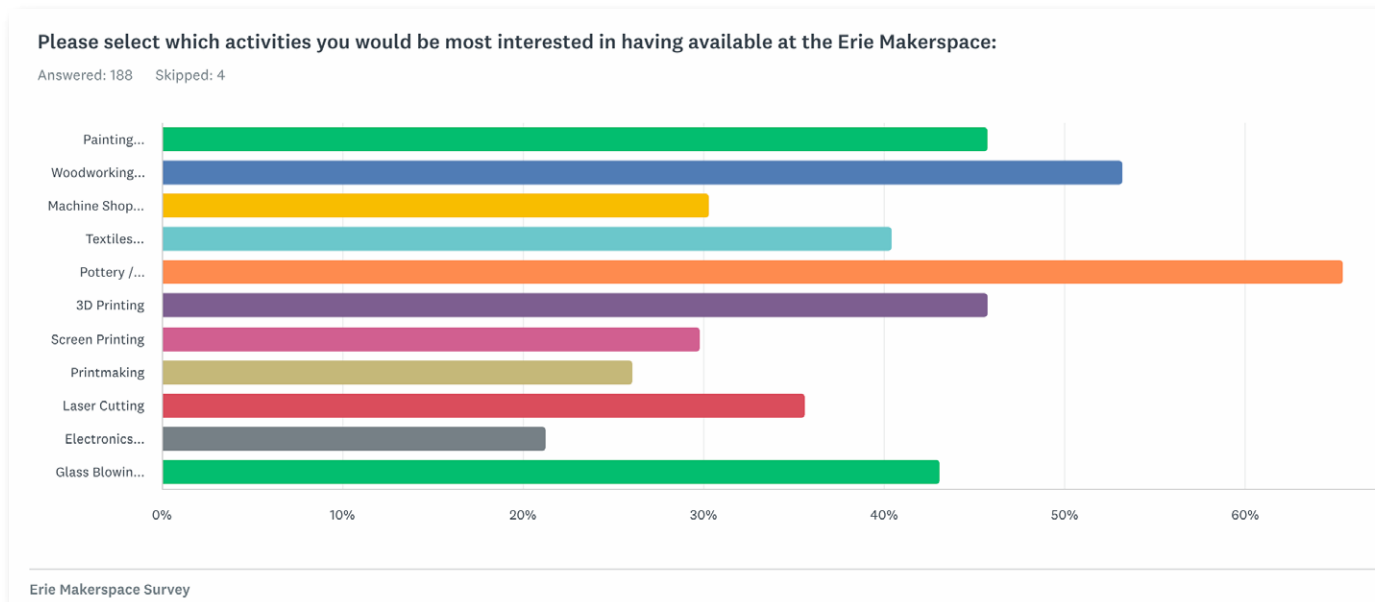

WHAT IS A MAKERSPACE

A makerspace is a place in which people with shared interests, especially in technology or the arts, can gather to work on projects while sharing ideas, equipment, and knowledge. This space is a collaborative environment offering opportunities to learn and mentor.

THE COMMUNITY SURVEY

A survey conducted in 2023 with the Erie community asked which activities they were most interested in having access to in our makerspace. Below are the results.

SURVEY RESULTS: TOP 6