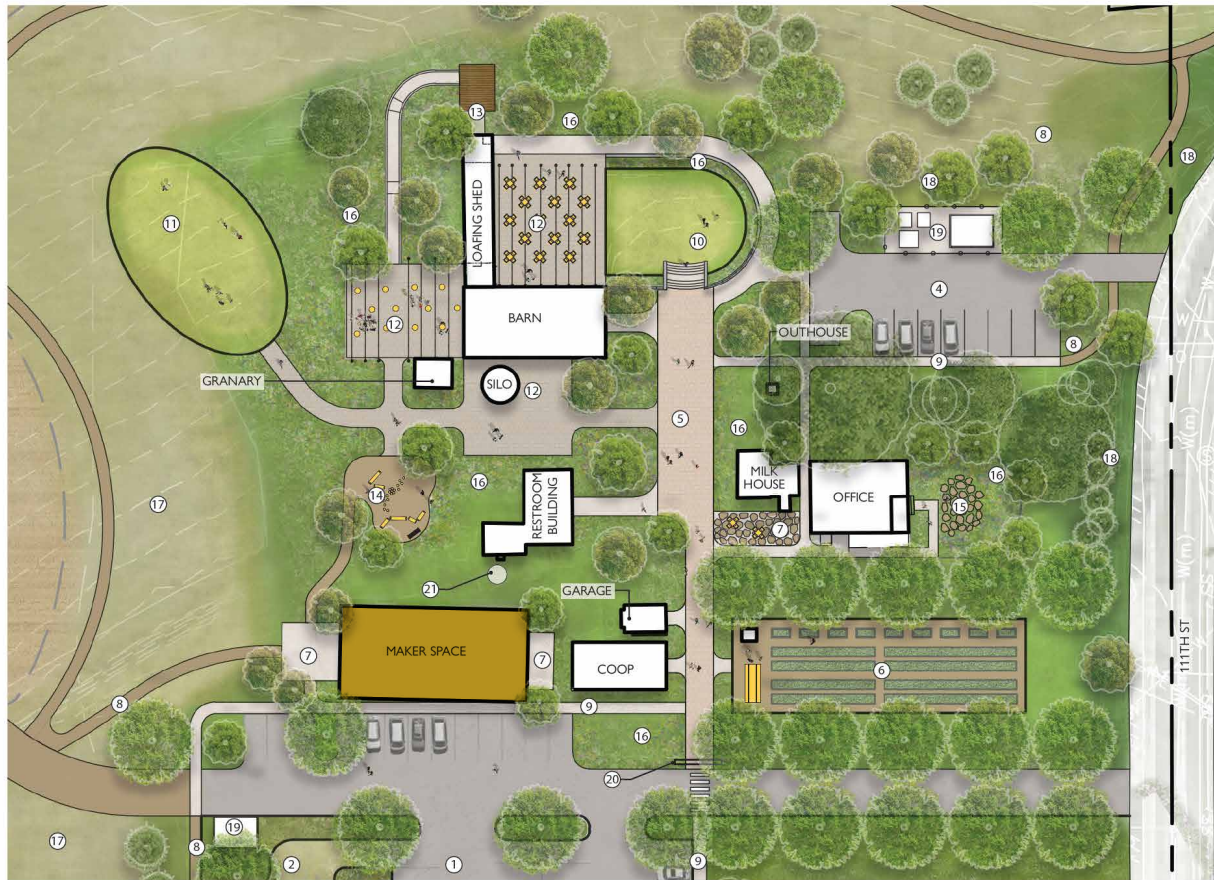

OUR NEW LOOK

You may have noticed that we have a new name and a new look. We discovered that Erie Makerspace was getting confused with other makerspaces in the area including the Erie Library makerspace.

THE SPACE

LEGEND

- ① PARKING - 88 SPACES
- ② NATIVE SEED OVERFLOW PARKING - 36 SPACES
- ③ LOADING / DROP OFF
- ④ EMPLOYEE PARKING - 8 SPACES
- ⑤ PROMENADE PLAZA
- ⑥ COMMUNITY GARDEN
- ⑦ PATIO, FLAGSTONE PAVING
- ⑧ CRUSHER FINES TRAIL
- ⑨ CONCRETE WALK
- ⑩ EVENT LAWN
- ⑪ CEREMONY LAWN
- ⑫ EVENT PLAZA
- ⑬ OVERLOOK PLAZA
- ⑭ PASSIVE PLAY
- ⑮ FLAGSTONE PAVING
- ⑯ PLANTING
- ⑰ NATIVE SEED
- ⑱ LANDSCAPE BUFFER
- ⑲ TRASH ENCLOSURE / BACK OF HOUSE
- ⑳ GATEWAY
- ㉑ WOOD ART SCULPTURE
- EXISTING TREE
- PROPOSED TREE
- FENCE
- PROJECT LIMITS
- - - MODIFIED AG LEASE EXTENTS
- EXISTING AG LEASE BOUNDARY

SCHOFIELD FARM | CONCEPT DESIGN - FARMSTEAD ENLARGEMENT
2 OF 2

40 FT 
OCTOBER 2024

w e n k
ASSOCIATES

THE SPACE

THE SPACE

THE SPACE

THE SPACE

THE SPACE